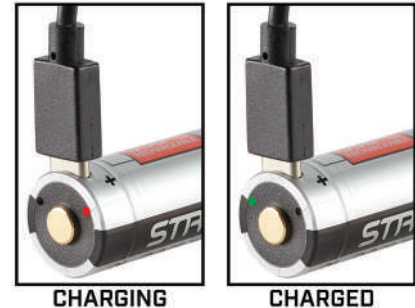

SL-B26® PROTECTED LITHIUM-ION USB RECHARGEABLE BATTERY PACK

The battery that transforms multi-fuel, high performance lighting tools into rechargeable systems

- Features USB-C input and charge status indicators; recharges in 5 hours
- Integrated safety circuit protects battery from overcharge
- Charge via USB source or optional charge cradle

Description	Item #
SL-B26 Li-Ion USB Rechargeable Battery Pack - 1pk	22101
SL-B26 Li-Ion USB Rechargeable Battery Pack - 2pk	22102
SL-B26 Li-Ion USB Rechargeable Battery Pack - 8pk	22105
Li-Ion Charge Cradle	22100
Li-Ion Battery Pack Kit - 120V AC - Includes (2) SL-B26 battery packs	22011
40" (101 cm) Micro-USB Cord for use with Charge Cradle	22070
22" (55.88 cm) Micro-USB Cord for use with Charge Cradle	22081
40" (101.6 cm) USB-C Cord	22084
22" (55.88 cm) USB-C Cord	22091

Size and Weight	Battery
2.75" (7 cm); 1.7 oz (48g) - Battery	2600mAh SL-B26 protected
4.5" (11.4 cm); 2.4 oz (68g) - Cradle	Li-Ion USB rechargeable battery pack