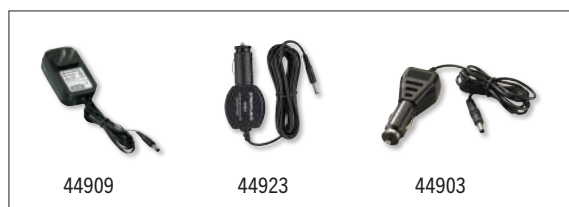

WAYPOINT® ACCESSORIES

DESCRIPTION	ITEM #	WAYPOINT 400	WAYPOINT
Polymer Storage Mount	99918	√	
Polymer Storage Mount	99908		√
120V AC Charge Cord	44909	√	
12V AC Power Cord	44923	√	
12V AC Power Cord	44903		√