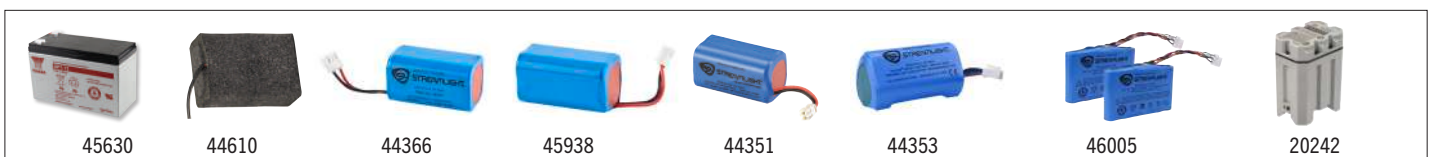

LANTERN ACCESSORIES

DESCRIPTION	ITEM #	VULCAN 180	VULCAN 180 HAZ-LO	VULCAN CLUTCH	PORTABLE SCENE LIGHT	PORTABLE SCENE LIGHT EXT	PORTABLE SCENE LIGHT II	PORTABLE SCENE LIGHT III	LITEBOX 1MILLION	LITEBOX/FIREBOX	FIRE VULCAN
Quick Release Strap	44050	✓	✓	✓					✓	✓	✓
Heavy Duty Strap	45232	✓		✓					✓	✓	✓
Heavy Duty Strap w/Carabiner Lock	45677				✓	✓					
Standard Mounting Rack - Orange	45070								✓	✓	
Vehicle Mounting Rack - Orange	45071									✓	
Vehicle Mounting Rack - Yellow	45074									✓	
Standard Charging Rack - Black	44103										✓
Vehicle Mounting Rack - Black	44132										✓
Standard Charging Rack - Black	44350	✓	✓	✓							
Direct Wire 12V Charge Kit - Black	44306	✓		✓							
12V DC (Car Socket) Charge Cord	22051	✓		✓					✓	✓	✓
12V DC2 Charge Cord	22050	✓		✓					✓	✓	✓
12V DC Charge Cord - 10' (3.048m)	22056				✓	✓	✓	✓			
120V AC Charge Cord	22060	✓		✓					✓	✓	✓
Power Supply	22083				✓	✓	✓				
PSL III Power Supply	22092							✓			
120V AC Charge Cord	22074				✓	✓	✓	✓			
Battery (Sealed Lead Acid)	45630				✓	✓					✓
Battery (Lithium-ion)	44366			✓					✓		
Battery (Lithium-ion)	45938									✓	
Battery (Lithium-ion)	44610										✓
Battery (Lithium-ion)	44351	✓									
Battery (Lithium-ion)	44353		✓								
Battery (Lithium-ion)	46005						✓				
SL-P6 Battery	20242							✓			
SL-P6 Battery and Charger Kit	20243							✓			
SL-P Series Charger	20244							✓			
PSL III Remote	46110							✓			
PSL III Tripod	46111							✓