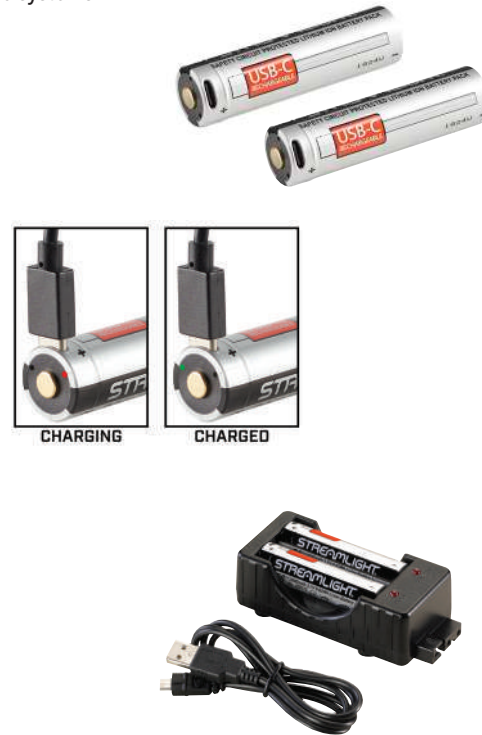

SL-B26® PROTECTED LITHIUM-ION USB RECHARGEABLE BATTERY PACK

The battery that transforms multi-fuel, high performance lighting tools into rechargeable systems

- Features USB-C input and charge status indicators; recharges in 5 hours
- Integrated safety circuit protects battery from overcharge
- Charge via USB source or optional charge cradle

Description	Item #
SL-B26 Li-Ion USB Rechargeable Battery Pack - 1pk	22101
SL-B26 Li-Ion USB Rechargeable Battery Pack - 2pk	22102
SL-B26 Li-Ion USB Rechargeable Battery Pack - 2pk - Box	22104
SL-B26 Li-Ion USB Rechargeable Battery Pack - 8pk	22105
SL-B26 Charge Cradle	22100
SL-B26 Charger Kit - Includes USB Cord and (2) SL-B26 battery packs	22010
SL-B26 Charger Kit - Includes 120V AC and (2) SL-B26 battery packs	22011
40" (106.1 cm) USB Cord - for use with the charger kit	22070
22" (55.88 cm) USB Cord - for use with the charger kit	22081
40" (106.1 cm) USB-C Cord - for use with the SL-B26 battery pack	22091
22" (55.88 cm) USB-C Cord - for use with the SL-B26 battery pack	22084

Size and Weight	Battery
2.75" (7 cm); 1.7 oz (48g) - Battery	2600mAh SL-B26 protected
4.5" (11.4 cm); 2.4 oz (68g) - Cradle	Li-Ion USB rechargeable battery pack

EIGHT-UNIT SL-B26® BANK CHARGER

Charge up to eight batteries with Streamlight's lithium-ion bank charger

- Charge indicators over each battery; recharges in 5.25 hours
- Each charge bay securely holds the battery in place
- Ideal for mounting on trucks; 1" (2.54 cm) low profile housing

Description	Item #
8-Unit SL-B26 Bank Charger - 120V AC - batteries not included	20221
8-Unit SL-B26 Bank Charger - 12V DC - batteries not included	20220
8-Unit SL-B26 Bank Charger - Includes (8) SL-B26 batteries - 120V AC	20224
8-Unit SL-B26 Bank Charger - Includes (8) SL-B26 batteries - 12V DC	20223
120V AC Cord	44909
12V DC Cord	44923

Size and Weight
10.45" x 4.74" x 1" (26.54 x 12.06 x 2.54 cm)
7.6 oz (216g) with batteries // 20.88 oz (592g) without batteries