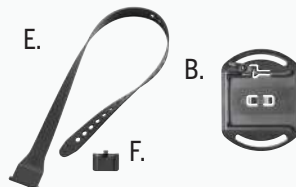

Accessories included:

1. Feed the strap (E) through the bottom of the hard hat, ensuring the logo is facing out
2. Loop the base plate (B) onto the slotted strap
3. Pull the strap back through the accessory slot
4. Attach the strap clip (F) by feeding it back through the accessory slot
5. Pull rubber band tight
6. Simply slide the SL-SideSaddle into the mount

Traditional Hard Hats